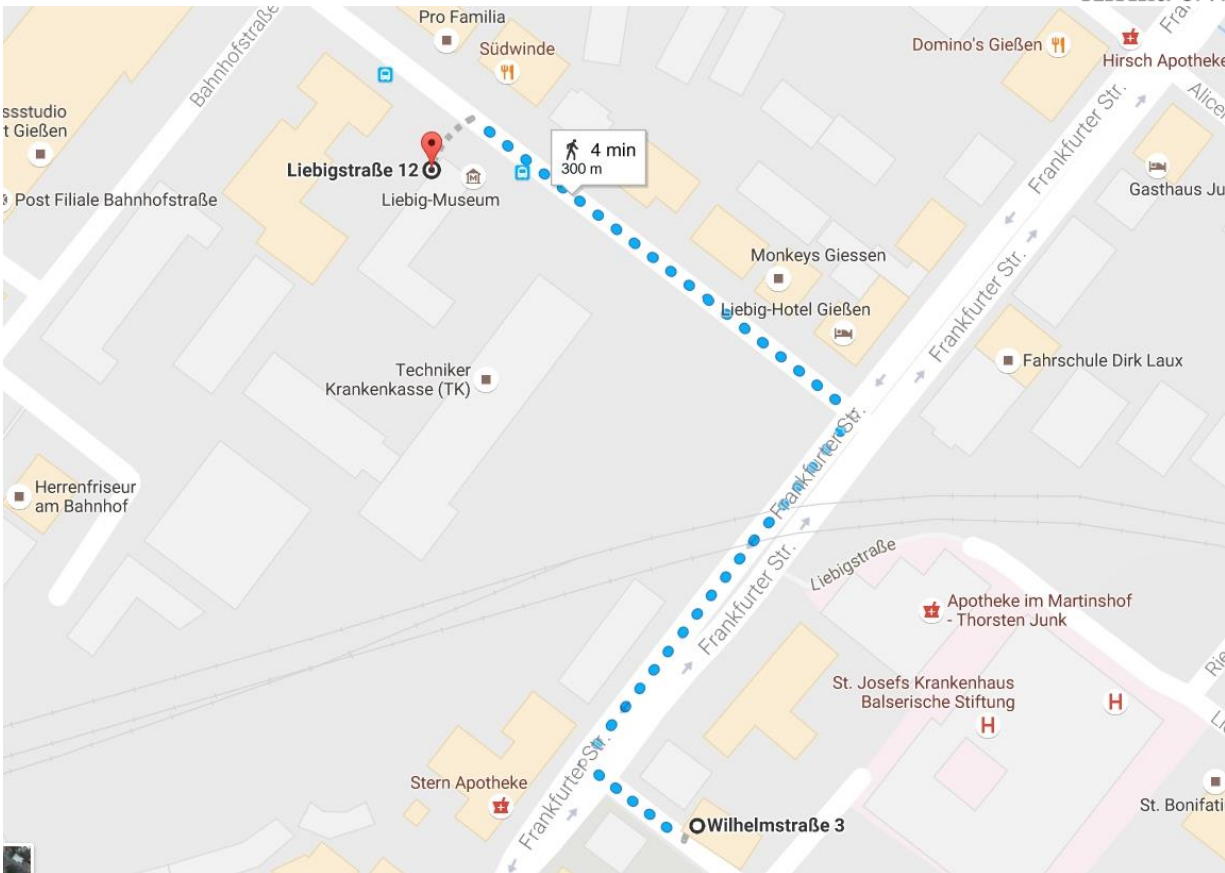

Alumni
Netzwerk
Subsahara
Afrika e.V.

2)